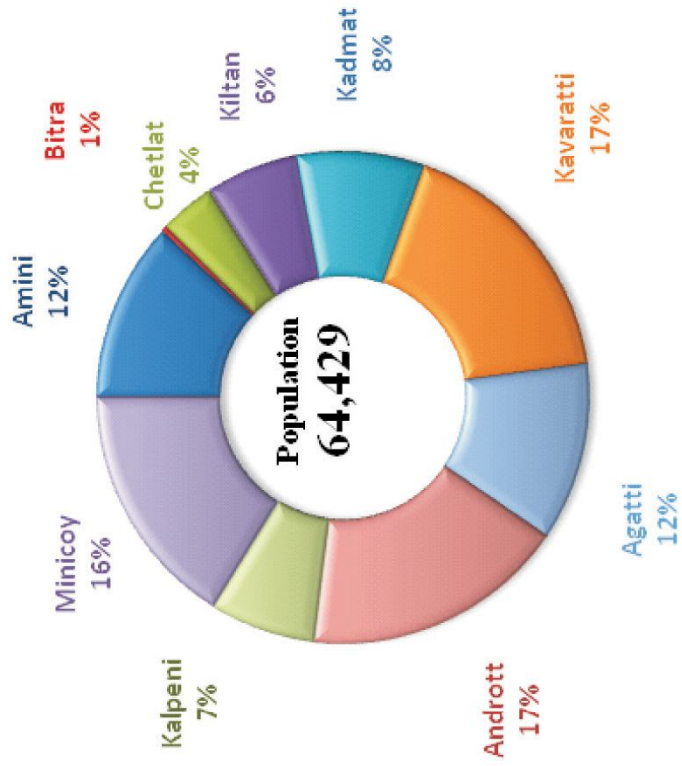

2011

CHARTS

COMPARATIVE SIZE OF POPULATION OF STATES/UTs IN INDIA 2011

LAKSHADWEEP
COMPATATIVE SIZE OF CD BLOCKS BY AREA & POPULATION – 2011

**LAKSHADWEEP
POPULATION AND NET DECADAL ACCRETION 1901 – 2001**

Literacy Rate for Union Territory and Community Development Blocks: 2011

LAKSHADWEEP SEX RATIO, 1901 - 2011

**GROWTH RATE (INDIA AND LAKSHADWEEP)
1901-2011**

SEX RATIO (INDIA AND LAKSHADWEEP) 1901-2011