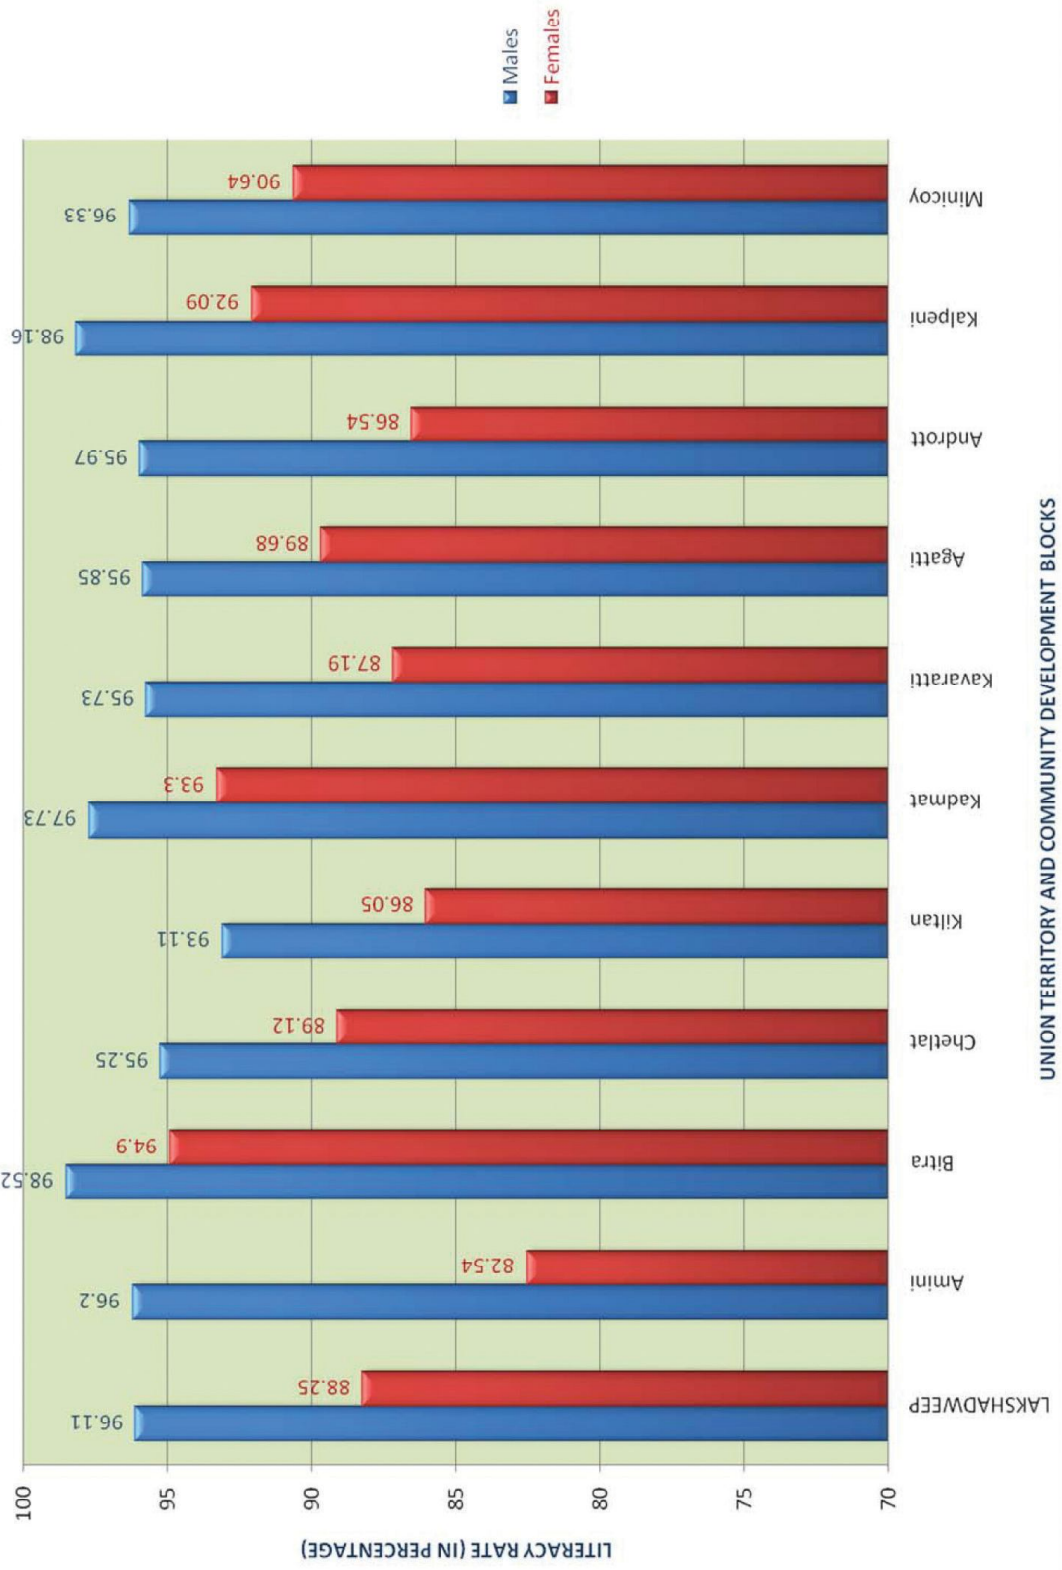

2011

CHARTS

COMPARATIVE SIZE OF POPULATION OF STATES/UTs IN INDIA 2011

LAKSHADWEEP
COMPATATIVE SIZE OF CD BLOCKS BY AREA & POPULATION – 2011

**LAKSHADWEEP
POPULATION AND NET DECADAL ACCRETION 1901 – 2001**

Literacy Rate for Union Territory and Community Development Blocks: 2011

LAKSHADWEEP SEX RATIO, 1901 - 2011

**GROWTH RATE (INDIA AND LAKSHADWEEP)
1901-2011**

SEX RATIO (INDIA AND LAKSHADWEEP) 1901-2011