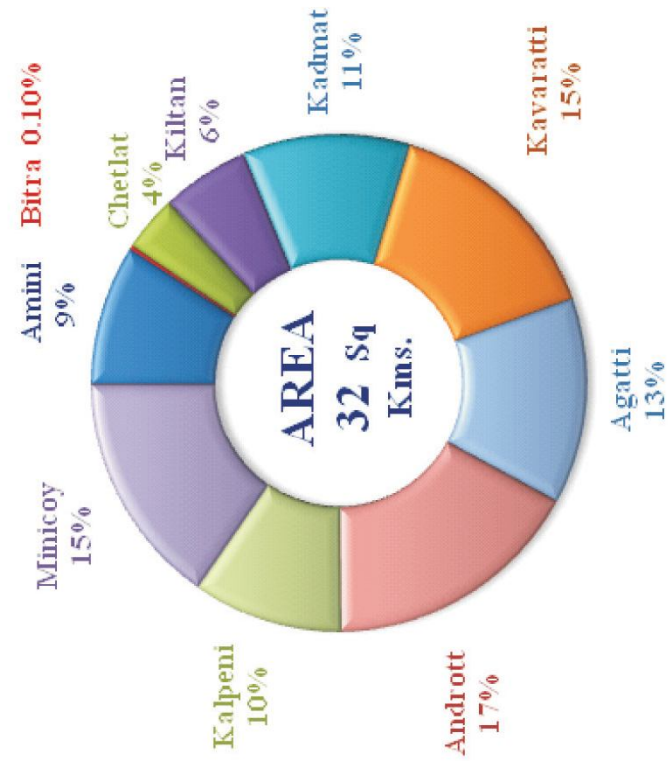

2011

CHARTS

COMPARATIVE SIZE OF POPULATION OF STATES/UTs IN INDIA 2011

LAKSHADWEEP
COMPATATIVE SIZE OF CD BLOCKS BY AREA & POPULATION – 2011

**LAKSHADWEEP
POPULATION AND NET DECADAL ACCRETION 1901 – 2001**

Literacy Rate for Union Territory and Community Development Blocks: 2011

LAKSHADWEEP SEX RATIO, 1901 - 2011

**GROWTH RATE (INDIA AND LAKSHADWEEP)
1901-2011**

SEX RATIO (INDIA AND LAKSHADWEEP) 1901-2011