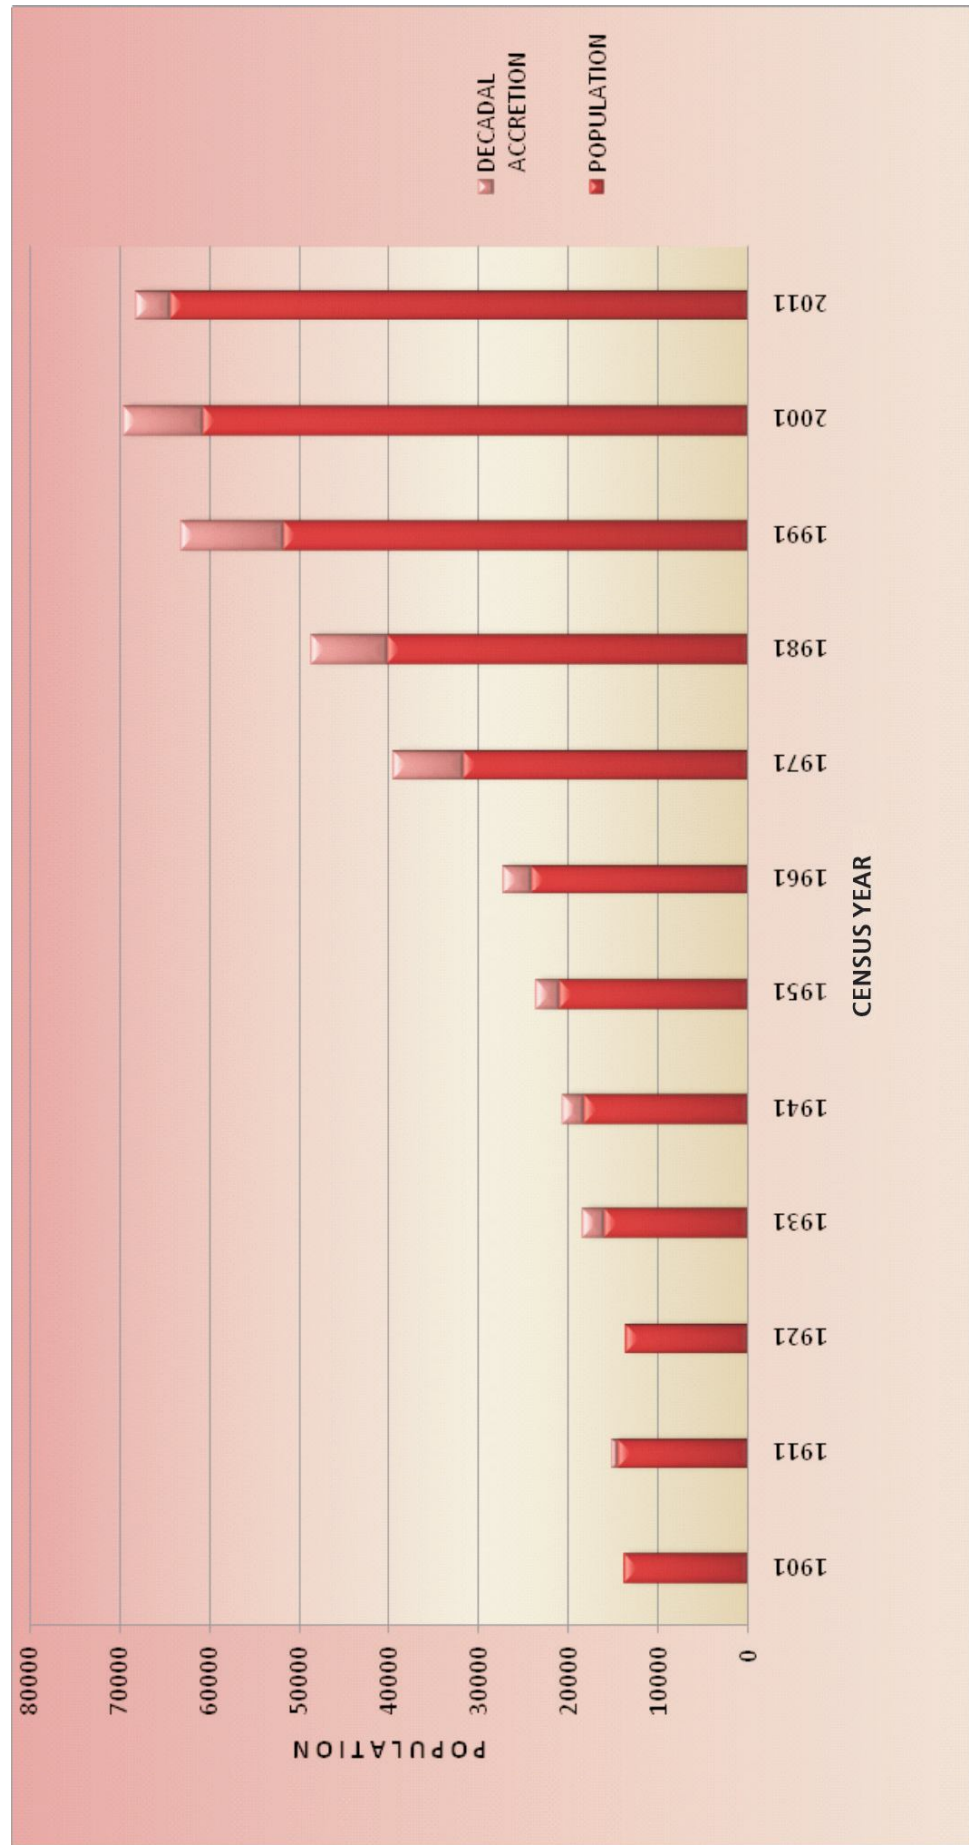

2011

CHARTS

COMPARATIVE SIZE OF POPULATION OF STATES/UTs IN INDIA 2011

LAKSHADWEEP
COMPATATIVE SIZE OF CD BLOCKS BY AREA & POPULATION – 2011

**LAKSHADWEEP
POPULATION AND NET DECADAL ACCRETION 1901 – 2001**

Literacy Rate for Union Territory and Community Development Blocks: 2011

LAKSHADWEEP SEX RATIO, 1901 - 2011

**GROWTH RATE (INDIA AND LAKSHADWEEP)
1901-2011**

SEX RATIO (INDIA AND LAKSHADWEEP) 1901-2011