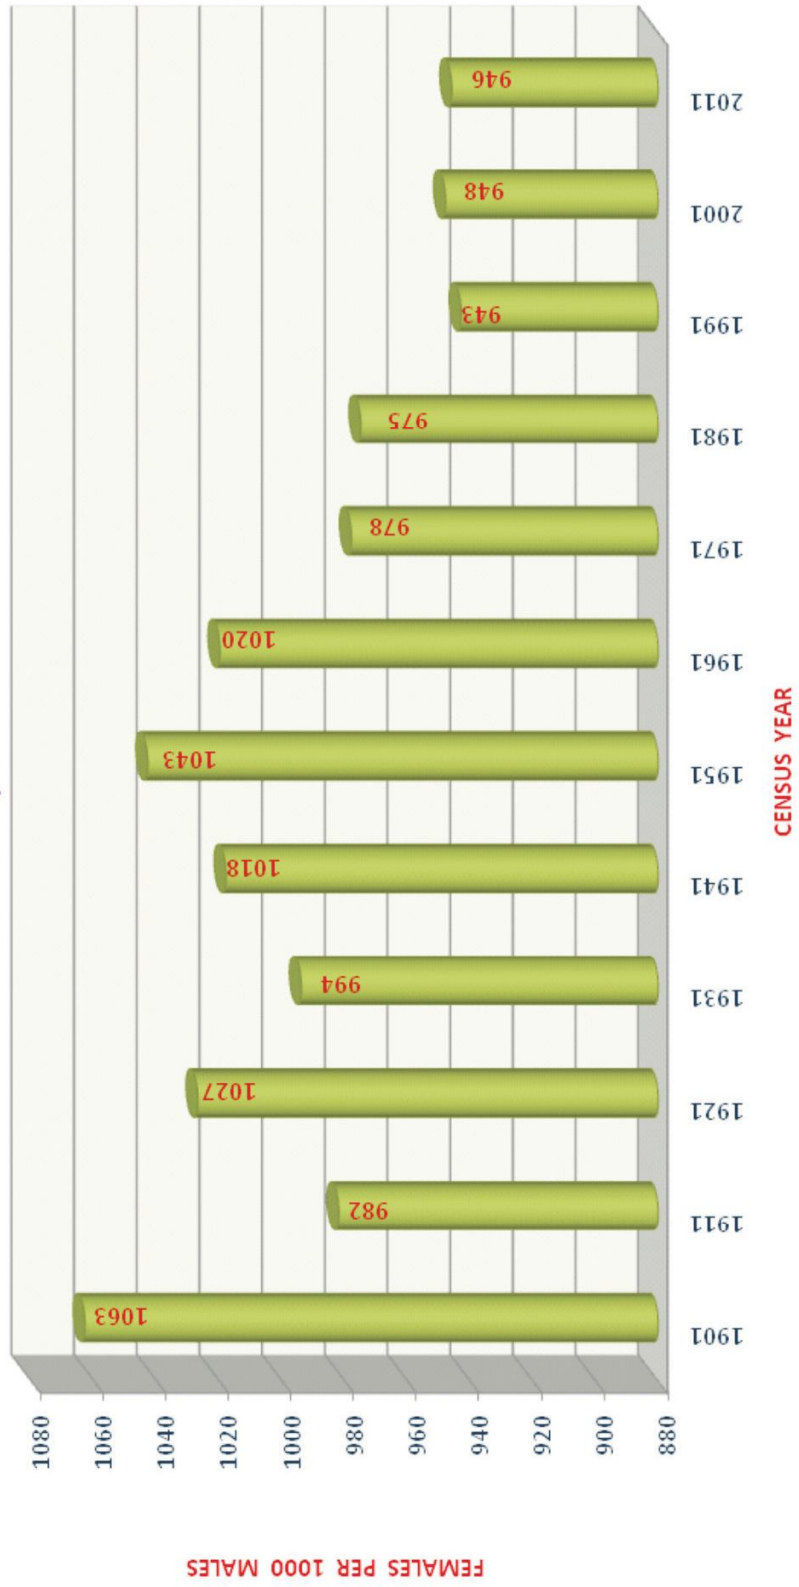

2011

CHARTS

COMPARATIVE SIZE OF POPULATION OF STATES/UTs IN INDIA 2011

LAKSHADWEEP
COMPATATIVE SIZE OF CD BLOCKS BY AREA & POPULATION – 2011

**LAKSHADWEEP
POPULATION AND NET DECADAL ACCRETION 1901 – 2001**

Literacy Rate for Union Territory and Community Development Blocks: 2011

LAKSHADWEEP SEX RATIO, 1901 - 2011

**GROWTH RATE (INDIA AND LAKSHADWEEP)
1901-2011**

SEX RATIO (INDIA AND LAKSHADWEEP) 1901-2011