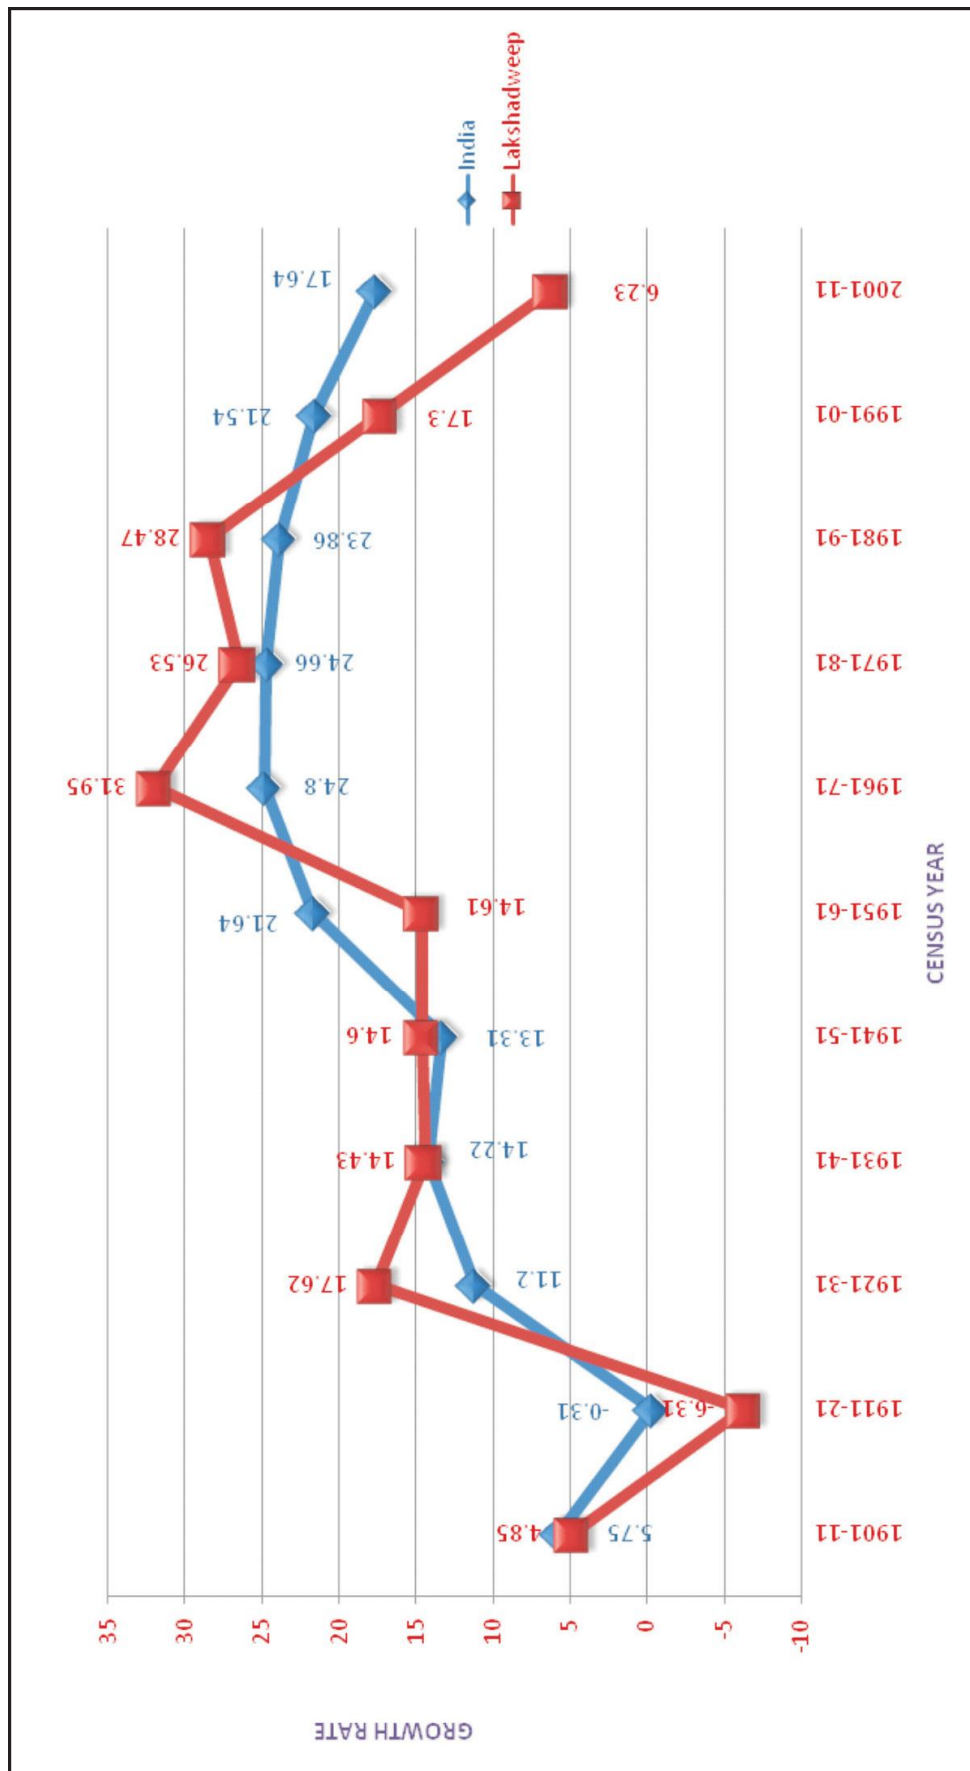

2011

CHARTS

COMPARATIVE SIZE OF POPULATION OF STATES/UTs IN INDIA 2011

LAKSHADWEEP
COMPATATIVE SIZE OF CD BLOCKS BY AREA & POPULATION – 2011

**LAKSHADWEEP
POPULATION AND NET DECADAL ACCRETION 1901 – 2001**

Literacy Rate for Union Territory and Community Development Blocks: 2011

LAKSHADWEEP SEX RATIO, 1901 - 2011

**GROWTH RATE (INDIA AND LAKSHADWEEP)
1901-2011**

SEX RATIO (INDIA AND LAKSHADWEEP) 1901-2011