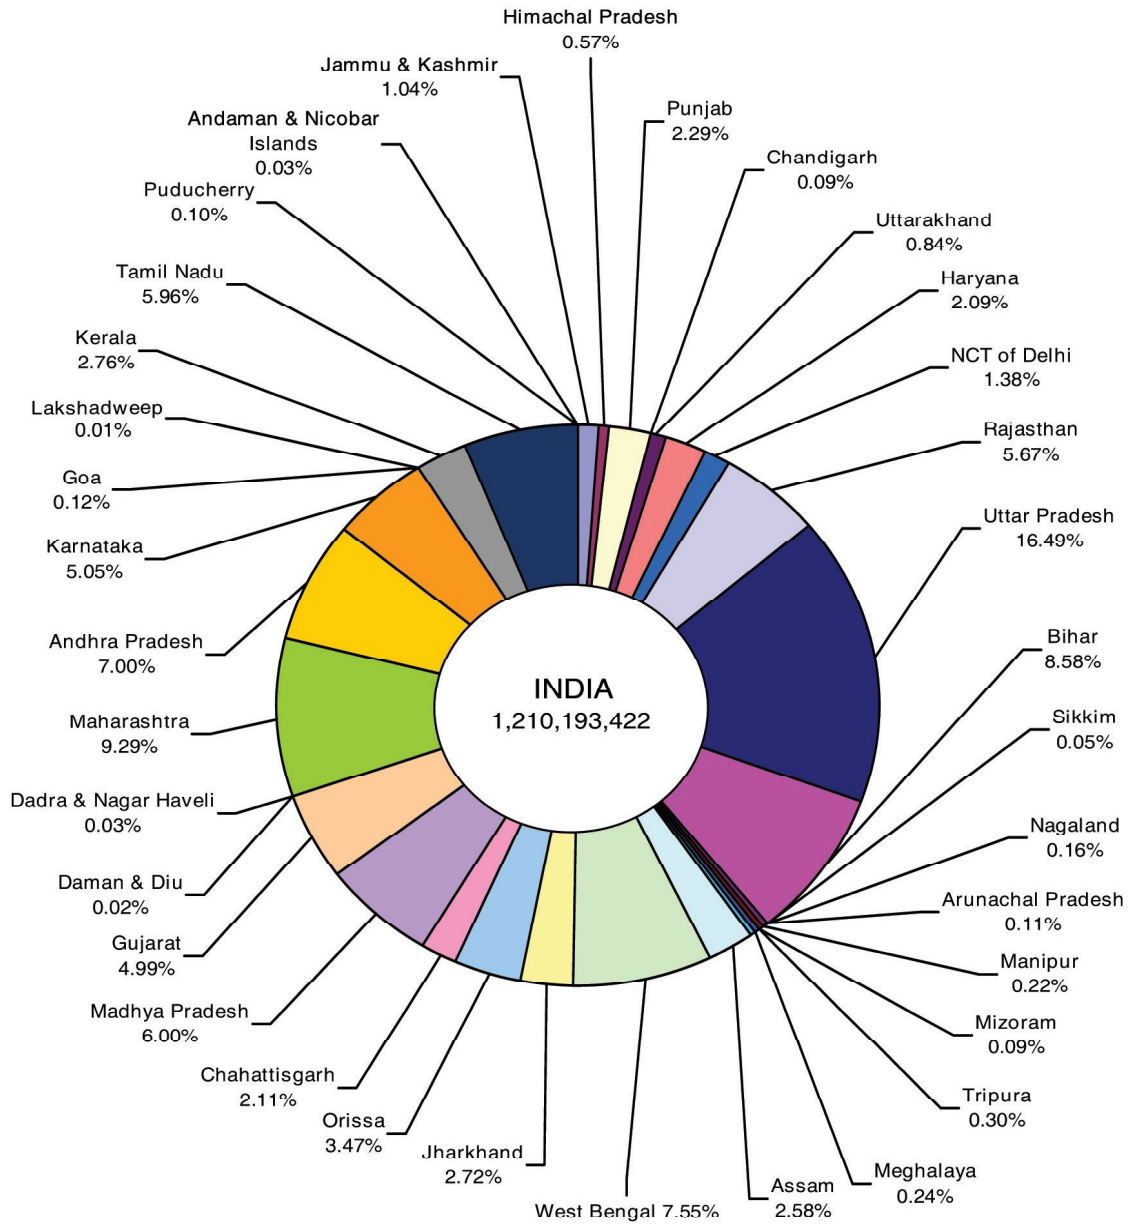

2011

CHARTS

COMPARATIVE SIZE OF POPULATION OF STATES/UTs IN INDIA 2011

LAKSHADWEEP
COMPATATIVE SIZE OF CD BLOCKS BY AREA & POPULATION – 2011

**LAKSHADWEEP
POPULATION AND NET DECADAL ACCRETION 1901 – 2001**

Literacy Rate for Union Territory and Community Development Blocks: 2011

LAKSHADWEEP SEX RATIO, 1901 - 2011

**GROWTH RATE (INDIA AND LAKSHADWEEP)
1901-2011**

SEX RATIO (INDIA AND LAKSHADWEEP) 1901-2011